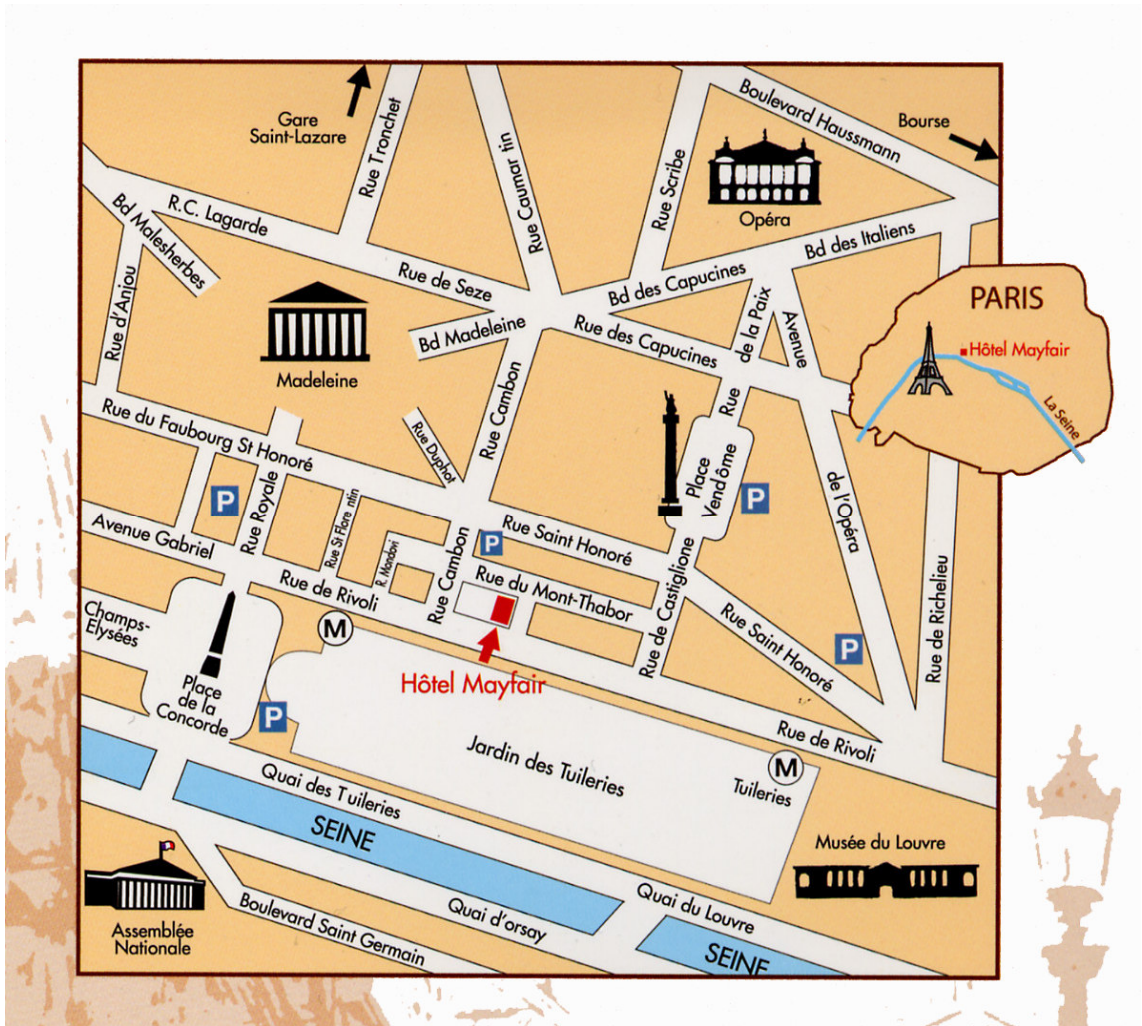

Hôtel Mayfair

Access & Transportation:

- **Direction:** Car, Taxi or Bus, please follow Paris Center, Place de la Concorde.
- **Metro:** Line 1, 8 and 12. Stop at Concorde station.
- **City Bus:** 24, 42, 72, 73, 84, 94.
- **Taxi:** Taxi stations are 50m from the Mayfair Hotel (Rue de Castiglione).
- **Airport Bus:** Air France Bus stop at Charles de Gaulle Etoile (Up the Champs-Élysées).
- **Airports:** CDG (Roissy - Paris-Charles De Gaulle) - 26 Km, ORY (Paris Orly) - 18 Km.
- **Major Train Stations:** Gare Saint-Lazare - 1 Km. Gare de Lyon - 2 Km. Gare du Nord - 3 Km.
- **Parking:** Public underground parking at 50 meters from the hotel.